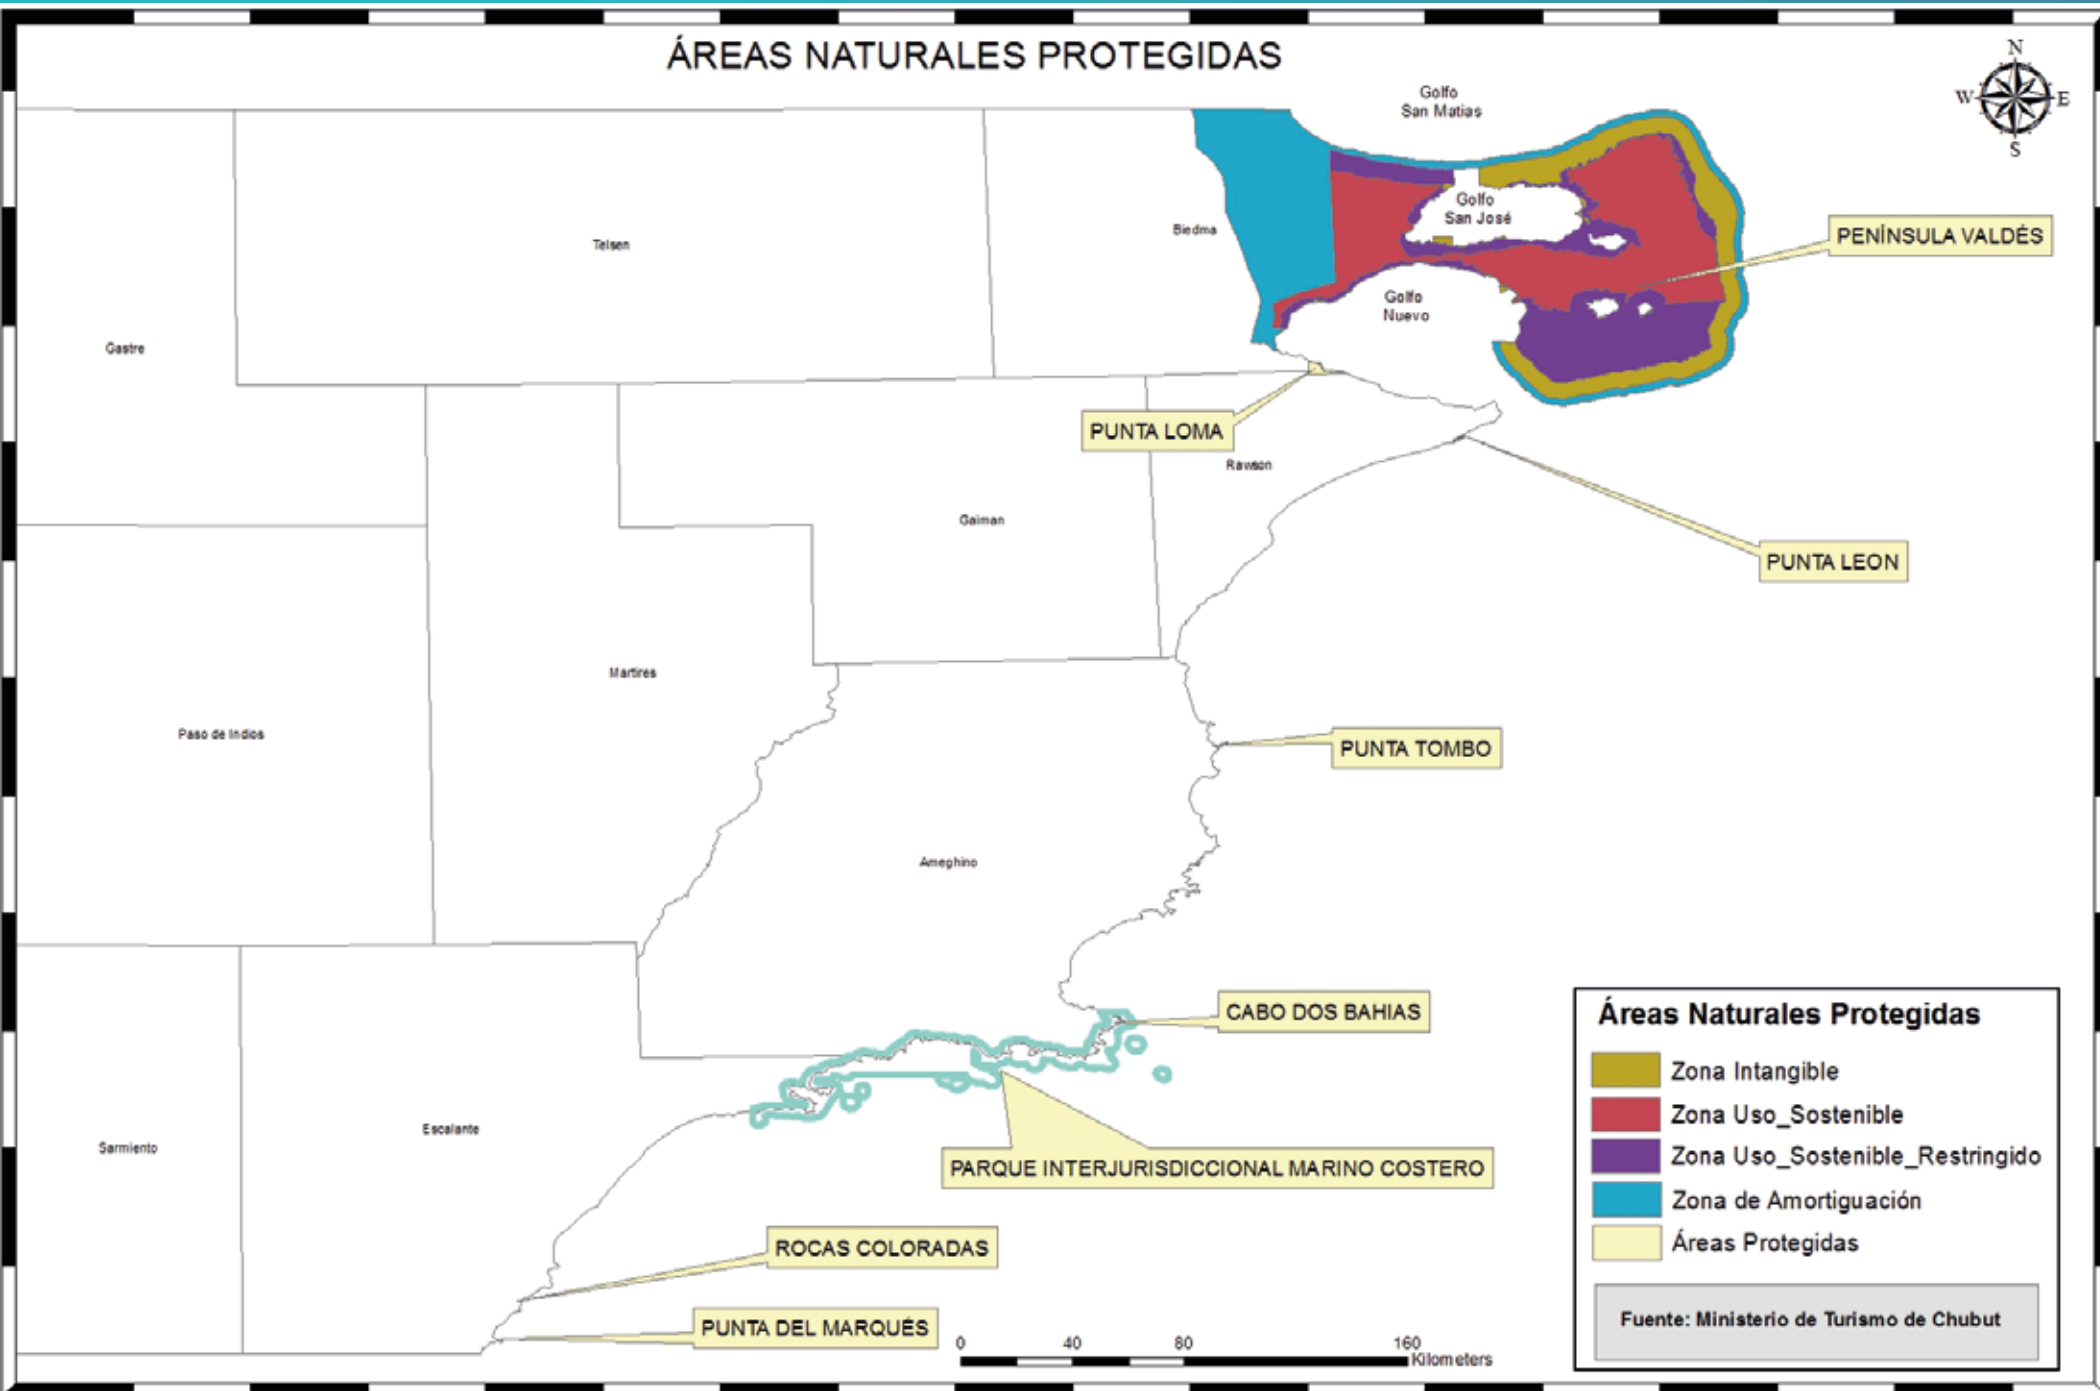

ÁREAS NATURALES PROTEGIDAS

LITORAL MARÍTIMO CHUBUTENSE

LITORAL MARÍTIMO CHUBUTENSE

LITORAL MARÍTIMO CHUBUTENSE Y SU URBANIZACIÓN

LITORAL MARÍTIMO CHUBUTENSE Y SU URBANIZACIÓN

EXTENSIÓN DEL LITORAL MARÍTIMO ARGENTINO

EXTENSIÓN DEL LITORAL MARITIMO ARGENTINO
6.816 km (Diez, 2005)

PARQUE INTERJURISDICCIONAL MARINO COSTERO

Parque Interjurisdiccional Marino Costero

© 2010 by the U.S. Geological Survey, in cooperation with the U.S. Environmental Protection Agency, the U.S. Department of the Interior, and the U.S. Department of Commerce, and the OIA and its members.

 pimcpa *

* Parque Interjurisdiccional Marino Costero

0 2.5 5 10 15 20 Kilometers