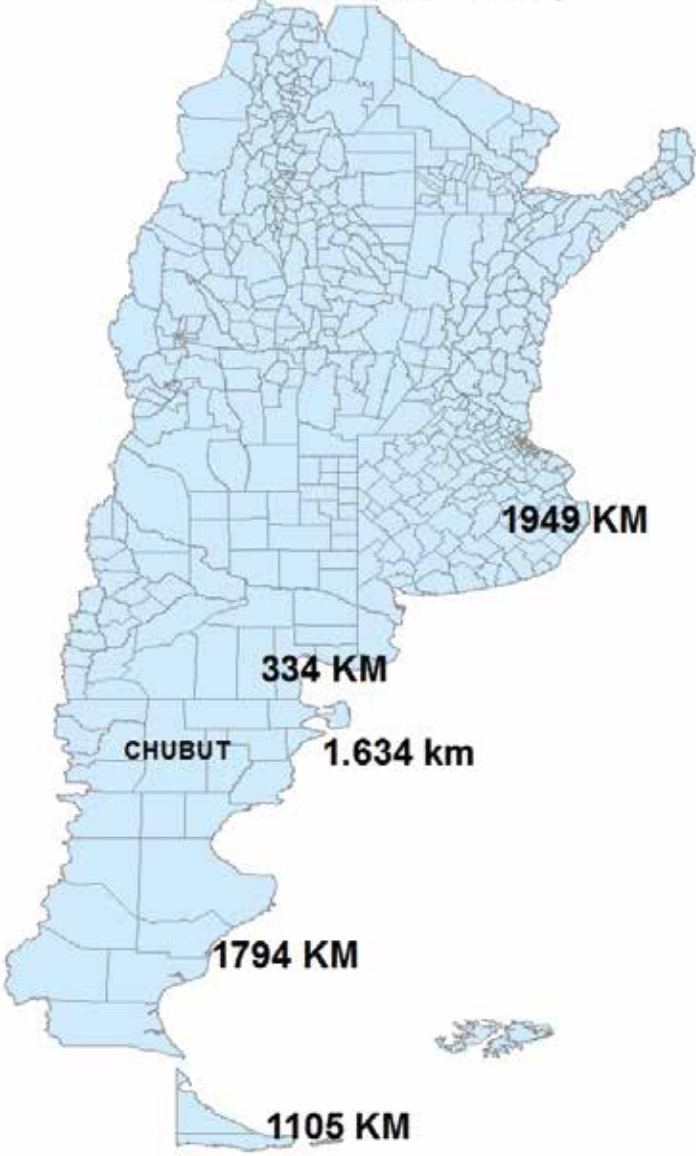

ÁREAS NATURALES PROTEGIDAS

LITORAL MARÍTIMO CHUBUTENSE

LITORAL MARÍTIMO CHUBUTENSE

LITORAL MARÍTIMO CHUBUTENSE Y SU URBANIZACIÓN

LITORAL MARÍTIMO CHUBUTENSE Y SU URBANIZACIÓN

EXTENSIÓN DEL LITORAL MARÍTIMO ARGENTINO

EXTENSIÓN DEL LITORAL MARITIMO ARGENTINO
6.816 km (Diez, 2005)

PARQUE INTERJURISDICCIONAL MARINO COSTERO

Parque Interjurisdiccional Marino Costero

© 2010 by the U.S. Geological Survey, in cooperation with the U.S. Environmental Protection Agency, the U.S. Department of the Interior, and the U.S. Department of Commerce, and the OIA and its members.

 pimcpa *

* Parque Interjurisdiccional Marino Costero

0 2.5 5 10 15 20 Kilometers