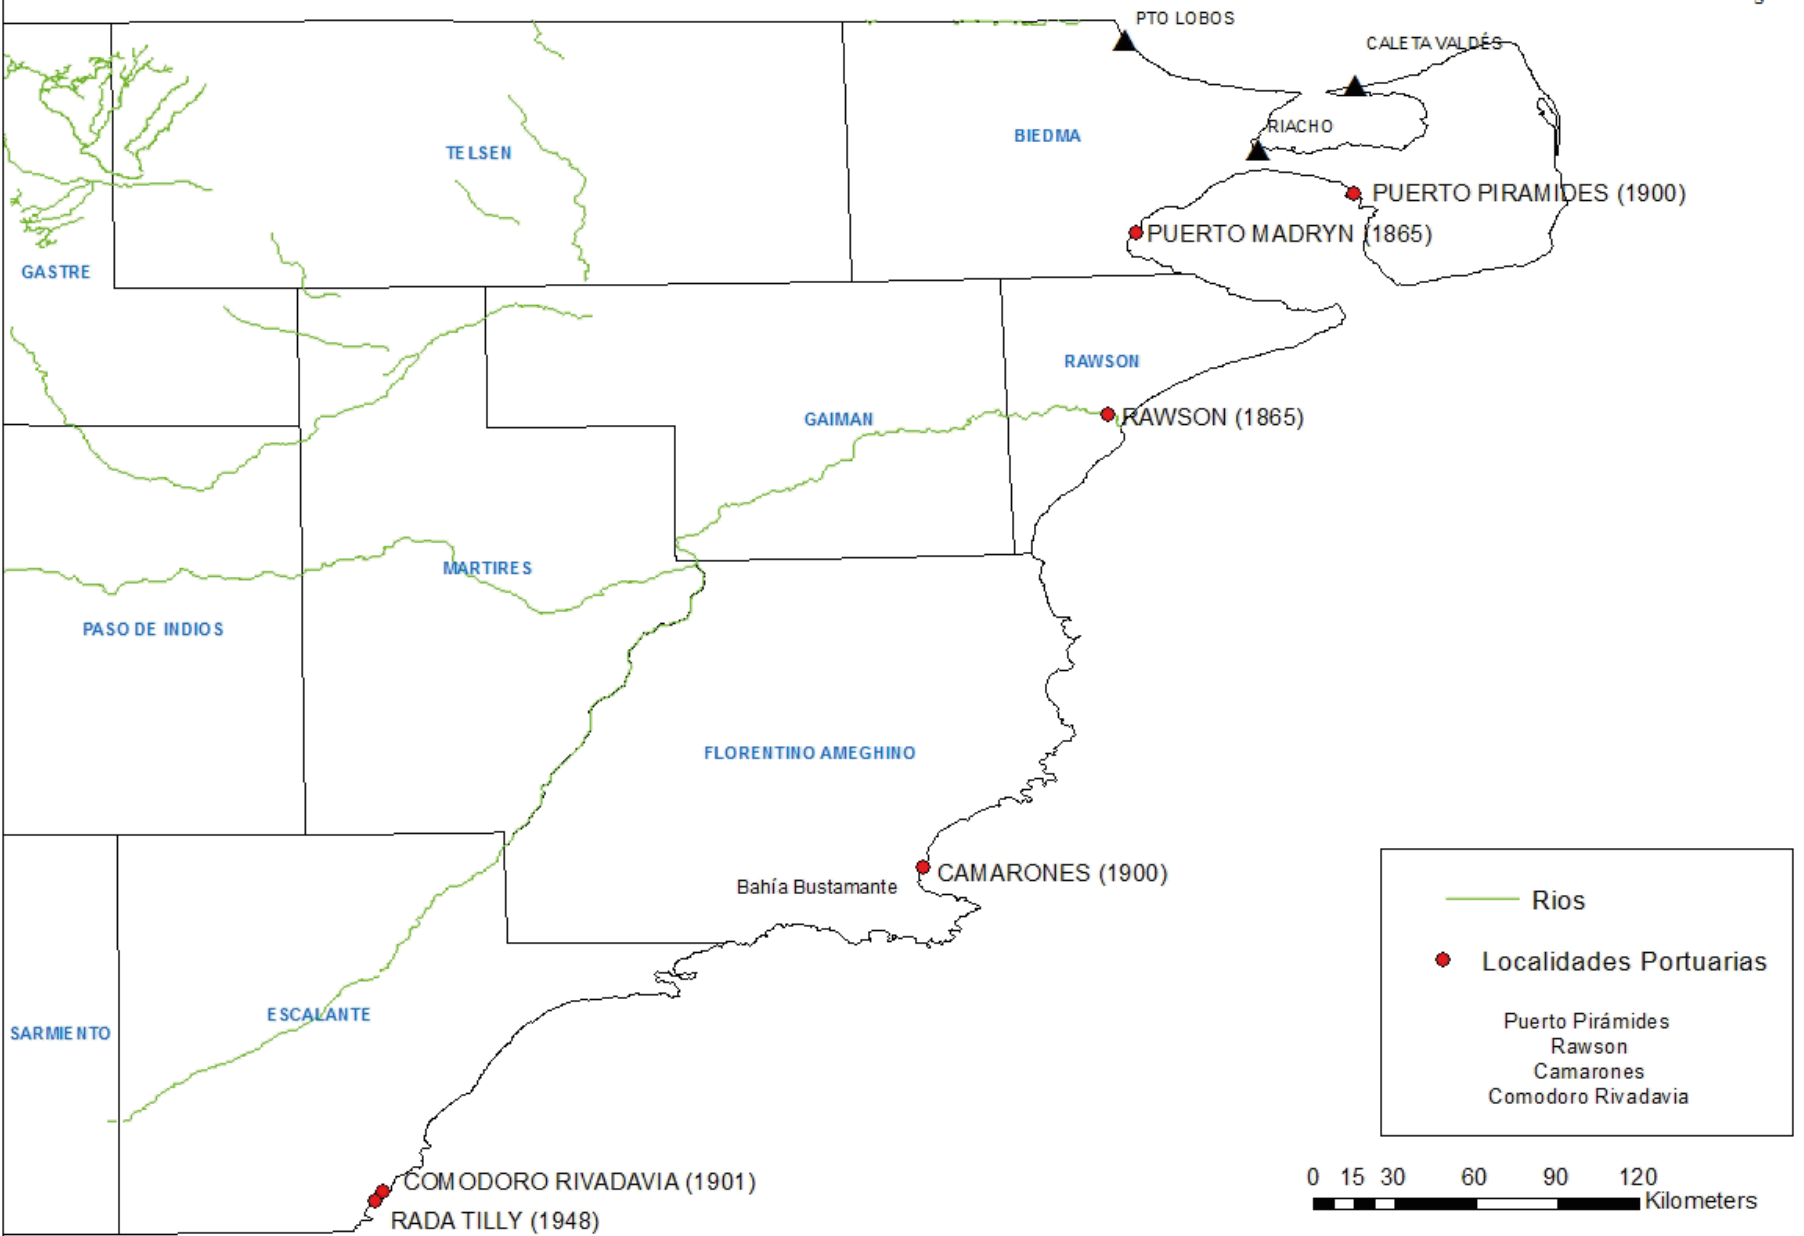

ÁREAS NATURALES PROTEGIDAS

LITORAL MARÍTIMO CHUBUTENSE

LITORAL MARÍTIMO CHUBUTENSE

LITORAL MARÍTIMO CHUBUTENSE Y SU URBANIZACIÓN

LITORAL MARÍTIMO CHUBUTENSE Y SU URBANIZACIÓN

EXTENSIÓN DEL LITORAL MARÍTIMO ARGENTINO

EXTENSIÓN DEL LITORAL MARITIMO ARGENTINO
6.816 km (Diez, 2005)

PARQUE INTERJURISDICCIONAL MARINO COSTERO

Parque Interjurisdiccional Marino Costero

© 2010 by the U.S. Geological Survey, in cooperation with the U.S. Environmental Protection Agency, the U.S. Department of the Interior, and the U.S. Department of Commerce, and the OIA and its members.

 pimcpa *

* Parque Interjurisdiccional Marino Costero

0 2.5 5 10 15 20 Kilometers