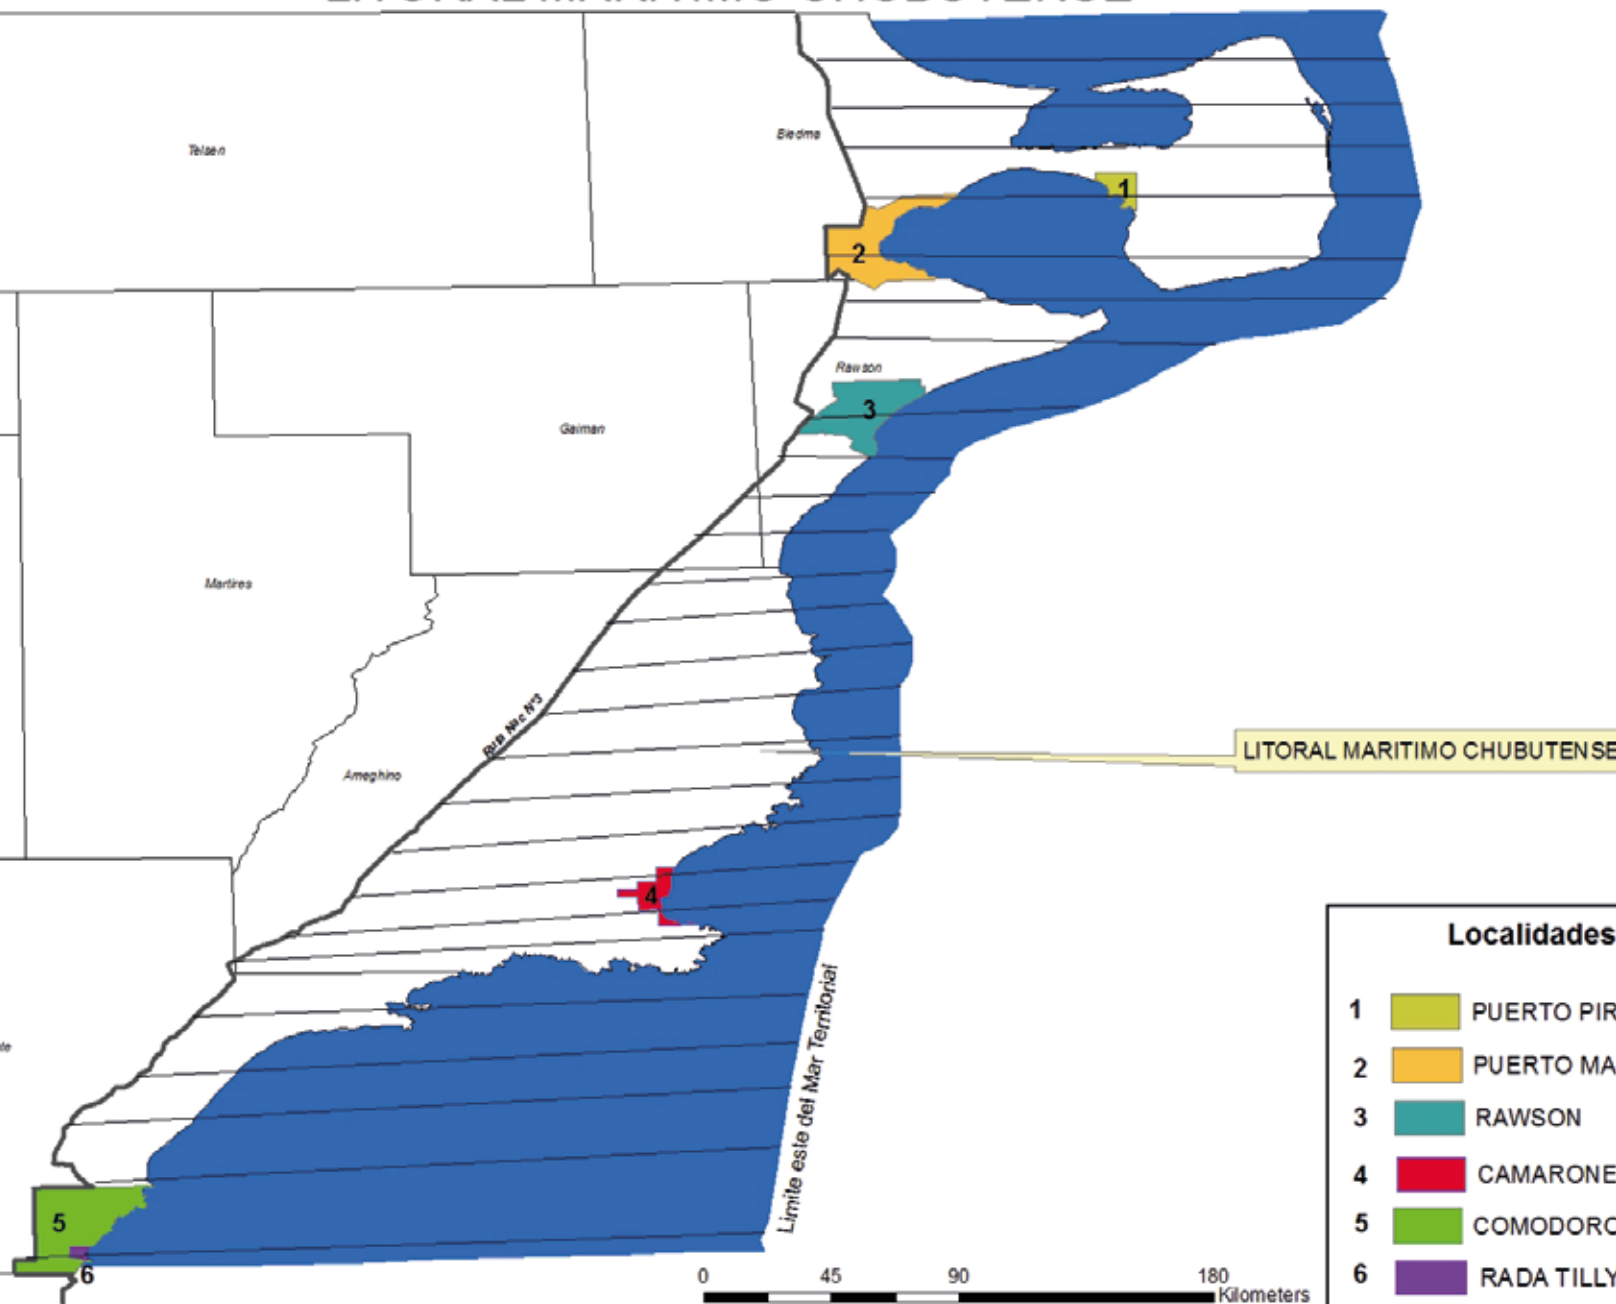

ÁREAS NATURALES PROTEGIDAS

LITORAL MARÍTIMO CHUBUTENSE

LITORAL MARÍTIMO CHUBUTENSE

LITORAL MARÍTIMO CHUBUTENSE Y SU URBANIZACIÓN

LITORAL MARÍTIMO CHUBUTENSE Y SU URBANIZACIÓN

EXTENSIÓN DEL LITORAL MARÍTIMO ARGENTINO

EXTENSIÓN DEL LITORAL MARITIMO ARGENTINO
6.816 km (Diez, 2005)

PARQUE INTERJURISDICCIONAL MARINO COSTERO

Parque Interjurisdiccional Marino Costero

© 2010 by the U.S. Geological Survey, in cooperation with the U.S. Environmental Protection Agency, the U.S. Department of the Interior, and the U.S. Department of Commerce, and the OIA and its members.

 pimcpa *

* Parque Interjurisdiccional Marino Costero

0 2.5 5 10 15 20 Kilometers